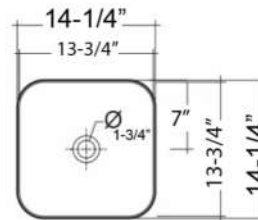

14" PETIT SQUARE VESSEL

Cat. No.
PE4-239WH

faucet not included

Basin: 14-1/4" W x 14-1/4" D
 Above Counter Height: 13-1/2"
 Faucet Hole Diameter: 1-3/4"

***Please do NOT drill hole without template or actual product.**

Interior Dimensions:

Basin interior: 12-1/2" x 12-1/2"
 Basin depth: 10-1/2"
 Back of Basin to Center of Drain: 7"

Features:

- ▶ Fine Fire Clay Construction for Durability
- ▶ Above counter installation
- ▶ Contemporary style
- ▶ No overflow
- ▶ No faucet holes
- ▶ To be use with grid drain **#5601**, **#57100**, or **FELDR-WH**
- ▶ Open Bottom
- ▶ RAK logo

Colors:

WH White

Compliance Certification

- Meets or exceeds the following specifications: ASME A112.19.2
- 2018 and CSA B45.1-18 for Fire Clay ceramic plumbing fixtures.

Dimensions of fixture are nominal and may vary within the range of tolerances established by ANSI Standard A112.19.2. Dimensions and specifications subject to change without notice.