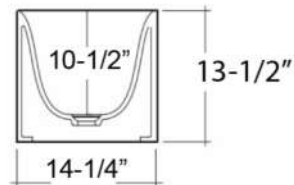

Dimensions of fixture are nominal and may vary within the range of tolerances established by ANSI Standard A112.19.2. Dimensions and specifications subject to change without notice.